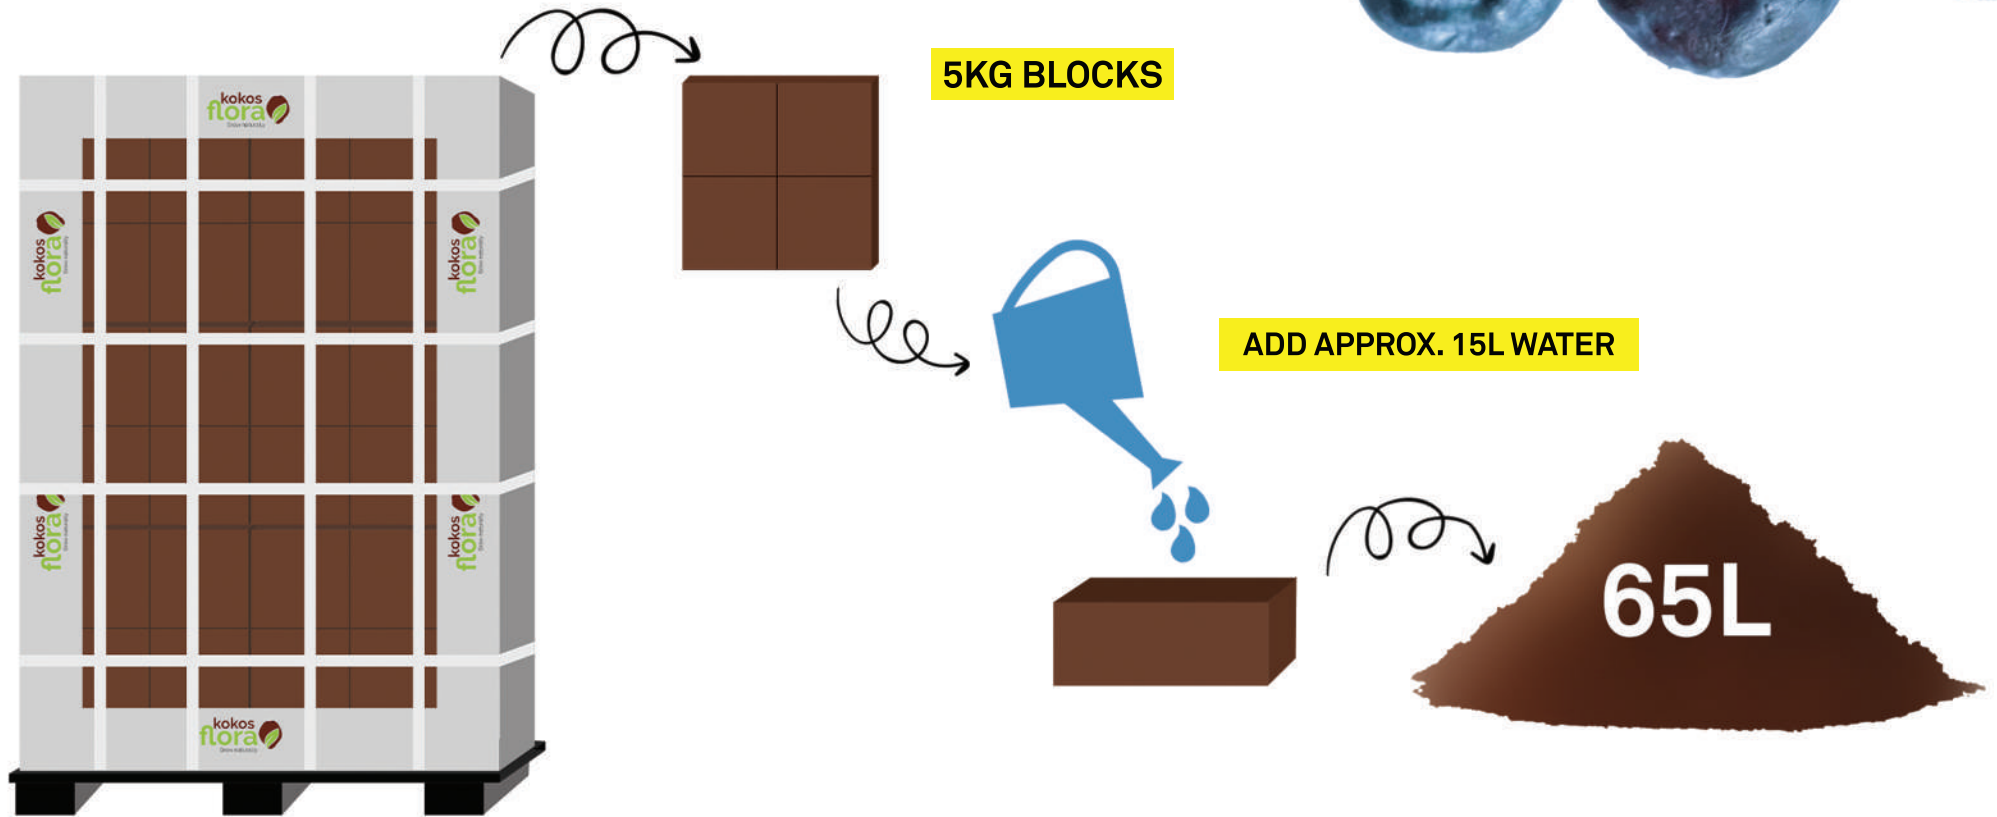

65L POT REFILL

Coco Blocks

Article No: KFB1000000

Normal [EC < 3.0] Unwashed	Basic [EC < 0.8] Washed	Deluxe [EC < 0.8] Buffered	Premium [EC < 3.0] Buffered + Washed	pH 5.5 - 6.5