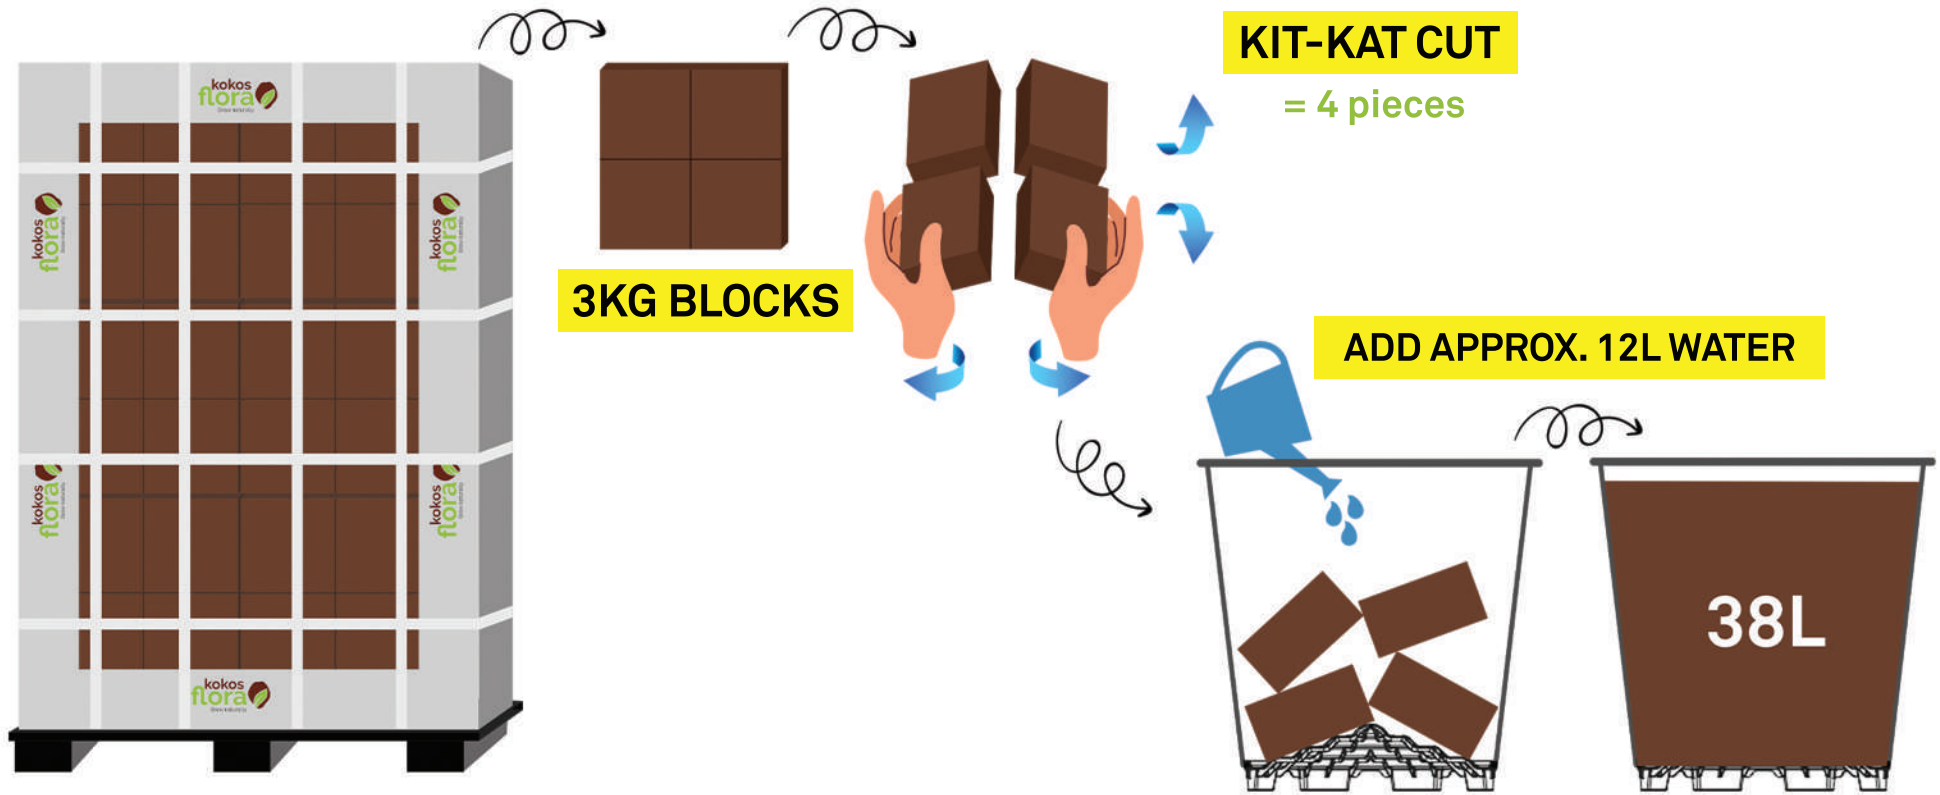

25L POT REFILL Coco Blocks

Article No: KFPRB0025L

40L POT REFILL

Coco Blocks

Article No: KFPRB0040L

65L POT REFILL

Coco Blocks

Article No: KFB1000000