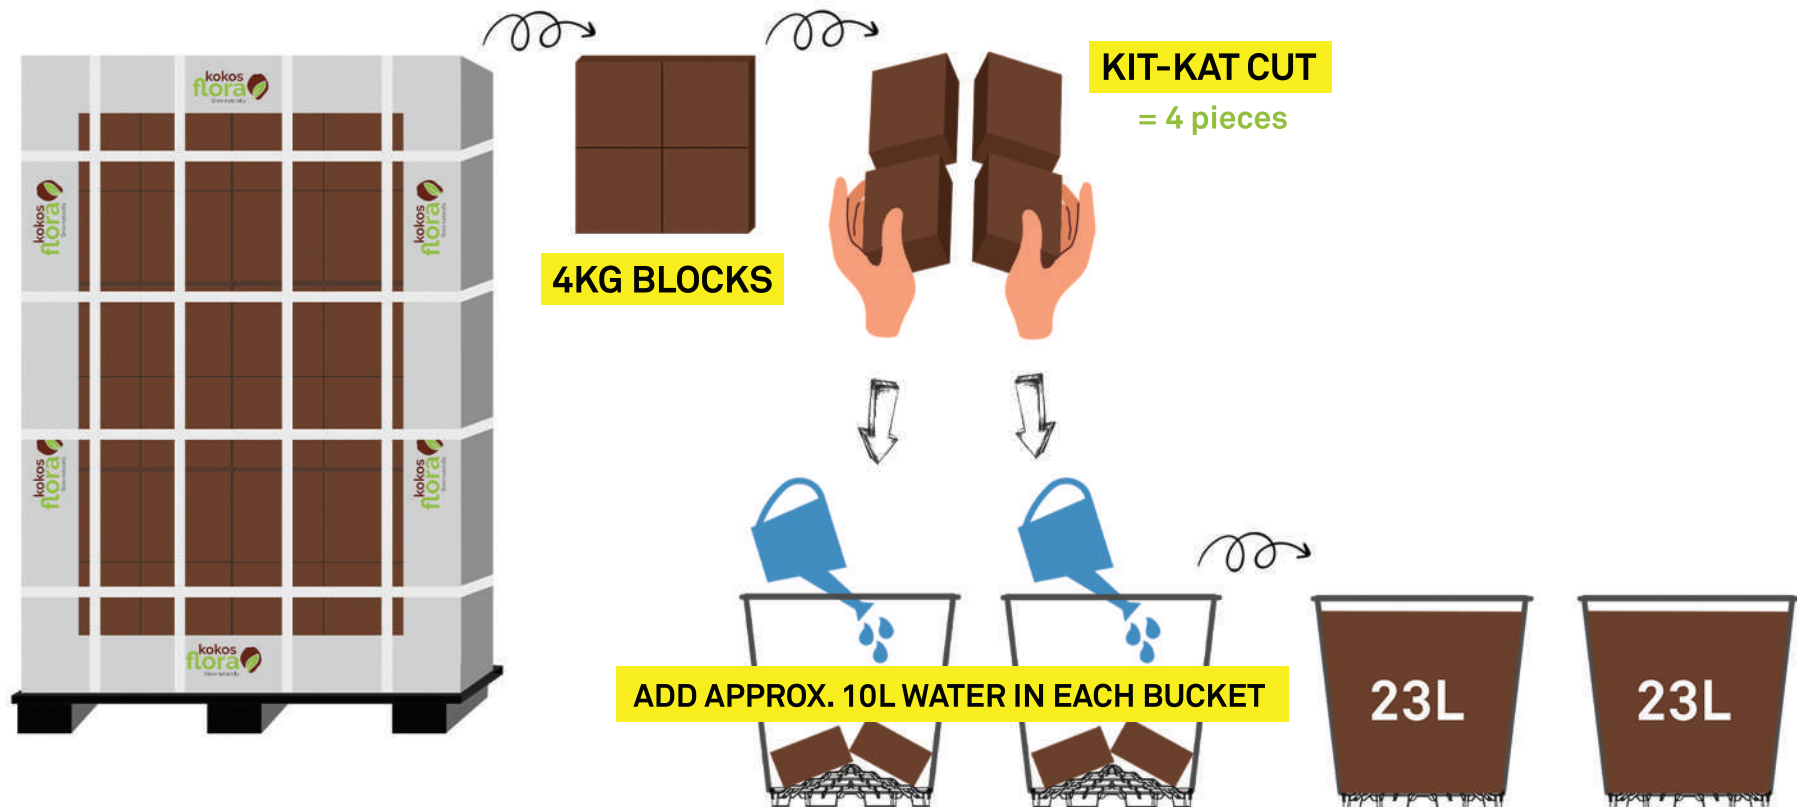

Article No: KFPRB0025L