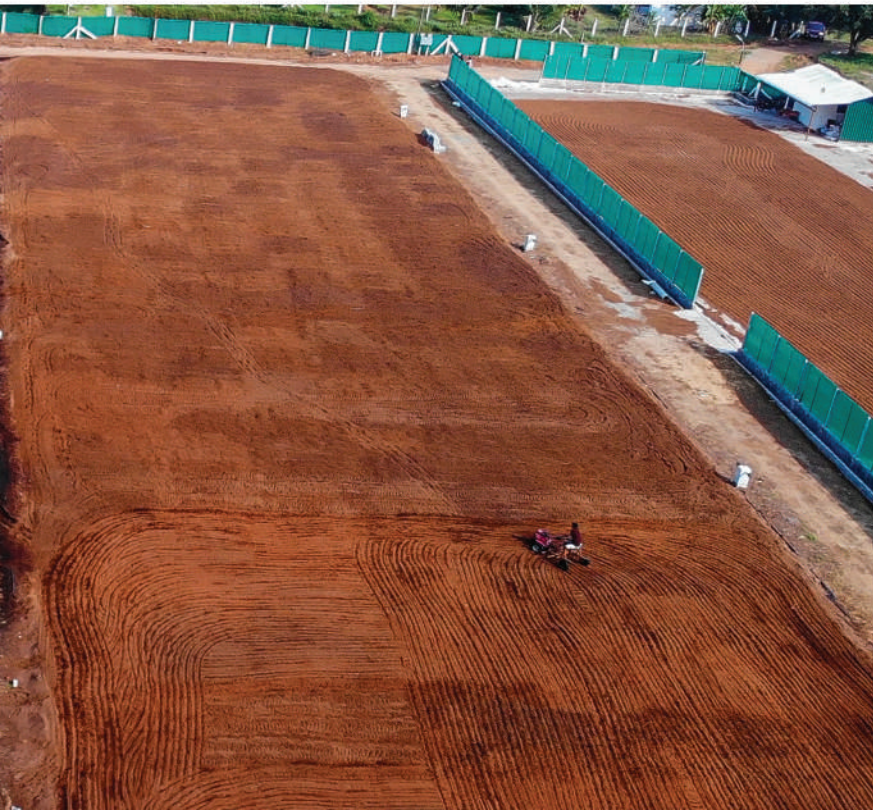

ABOUT US

Kokosflora brings eco-friendly solutions based on renewable coco and coir products for the horticultural industry. Through its European office in Hannover (Germany), Kokosflora Substrate GmbH markets and distributes coco substrates and other coco products in the European union, Australia, New Zealand, Japan and the United States of America. MP ECO PRODUCTS PVT LTD, INDIA, is the sister company of KOKOSFLORA Substrate GmbH which operates and manages manufacturing facilities for Kokosflora.

CERTIFICATES